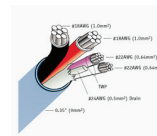

GRX-CBL-3465-500

Grafik Eye Accessories

Type	Mfr.Part	SKU
Plug In Class 2 Transformer	GRX-12VDC	M48643
Non Plenum Rated Cable	GRX-CBL-3465-500	M48380